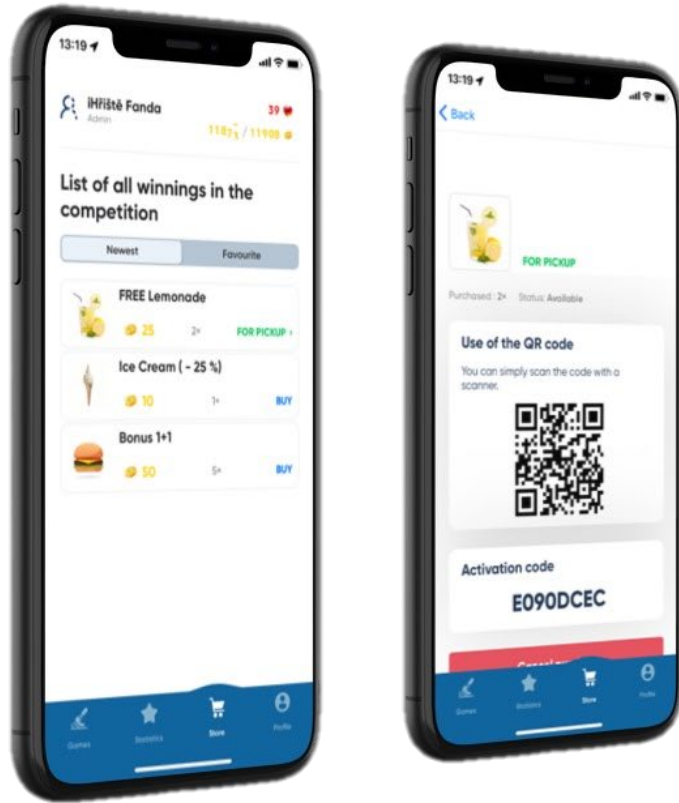

5. MARKETPLACE