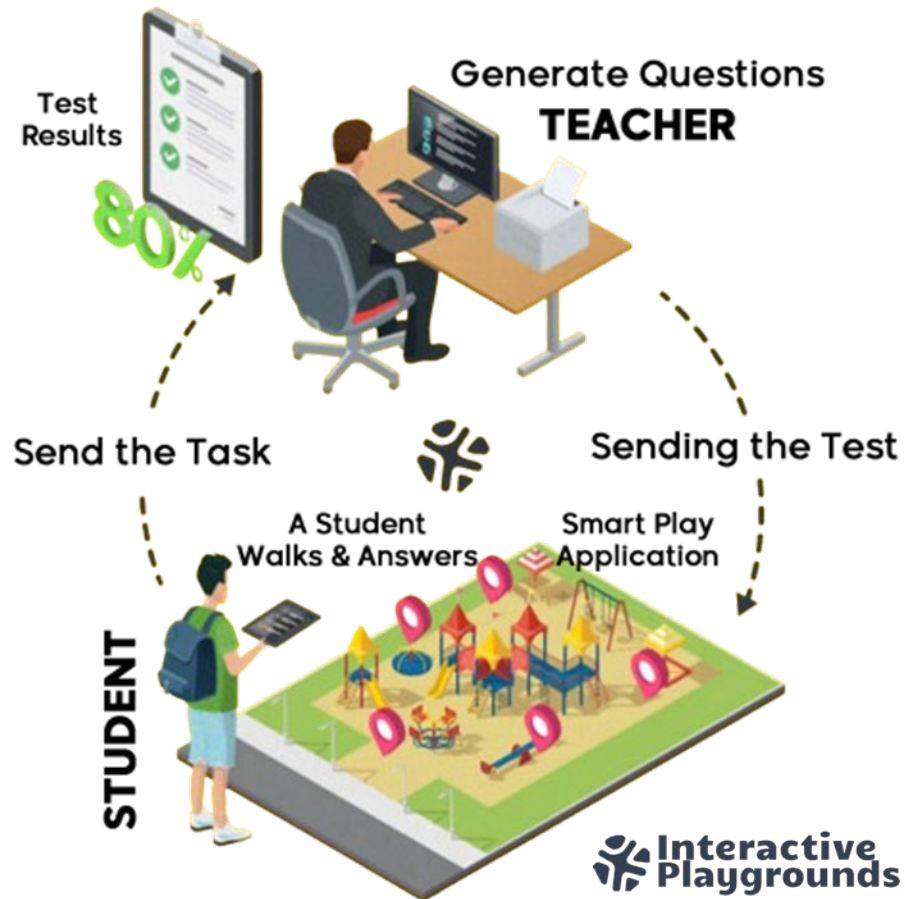

4. SCHOOLS (USE CASE)

Installation in a school environment seamlessly integrates movement, learning, and competitiveness into the daily routines of both younger and older students.

i-Playgrounds offers both portable (relocatable pucks) and static solution (maintenance-free and vandal-resistant).